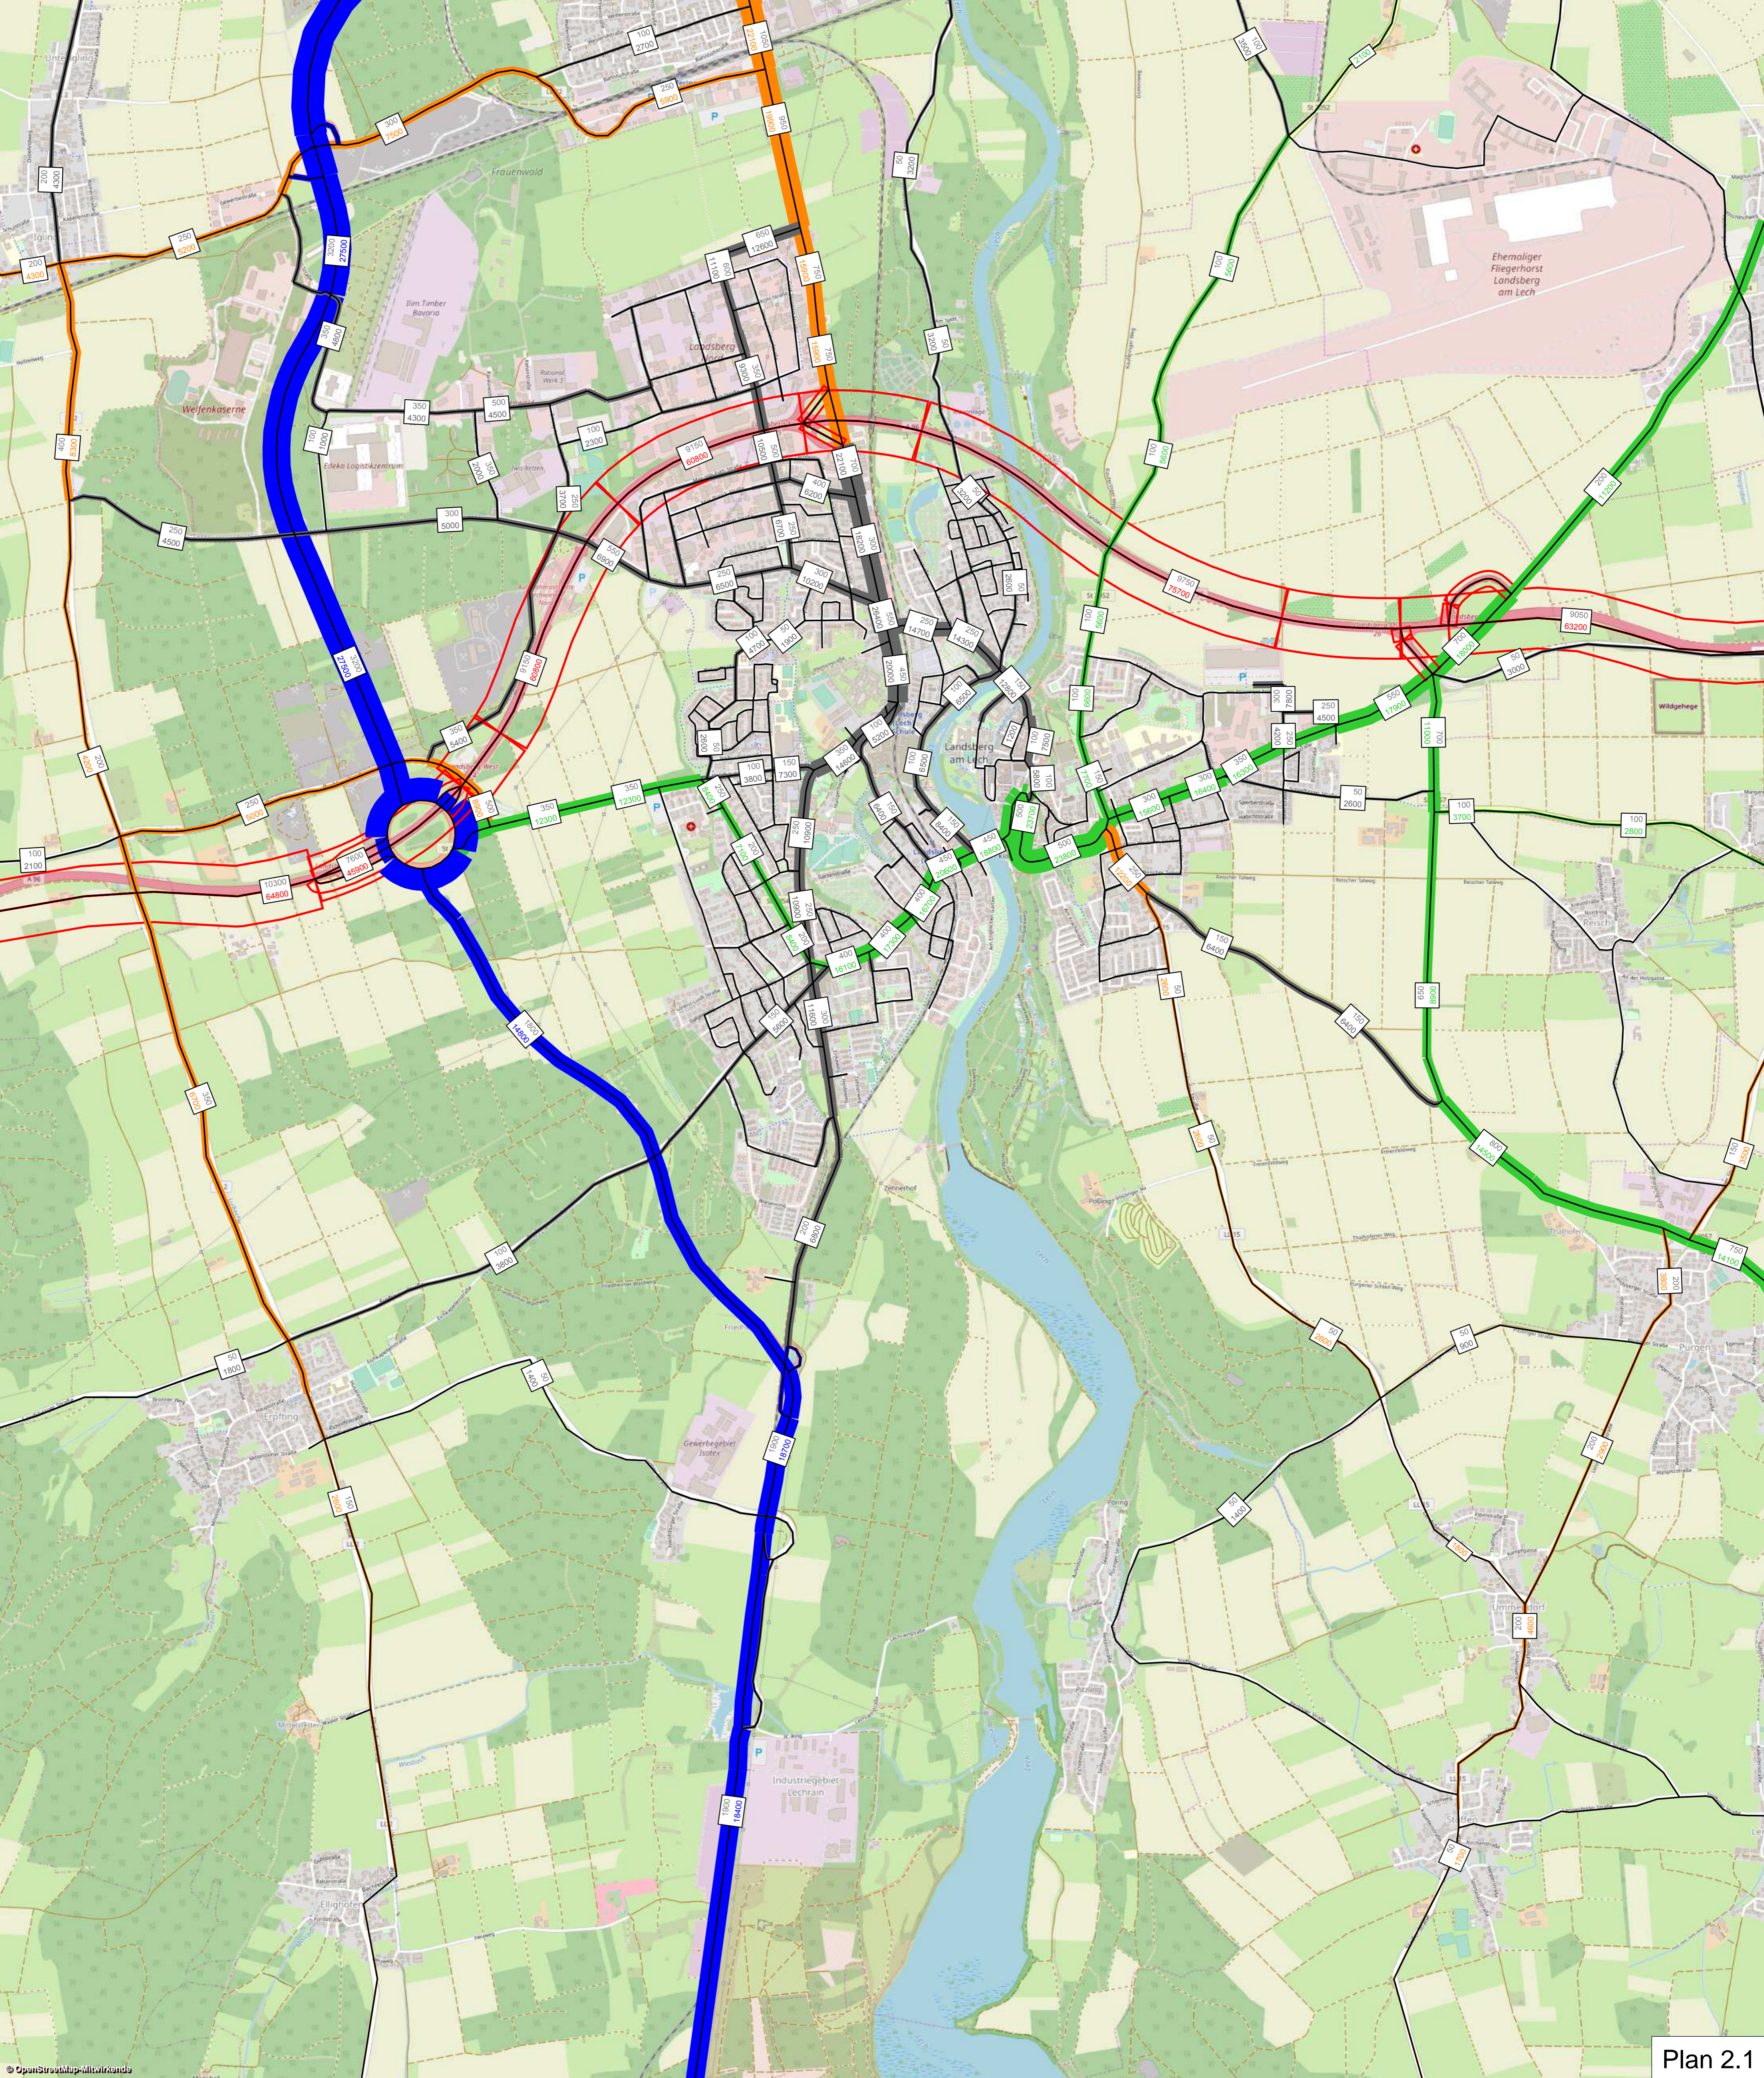

Prognose 2035 (Nullfall FNP) - DTV W5 (Mo - Fr) [SV/24h, Kfz/24h]

Plan 2.1